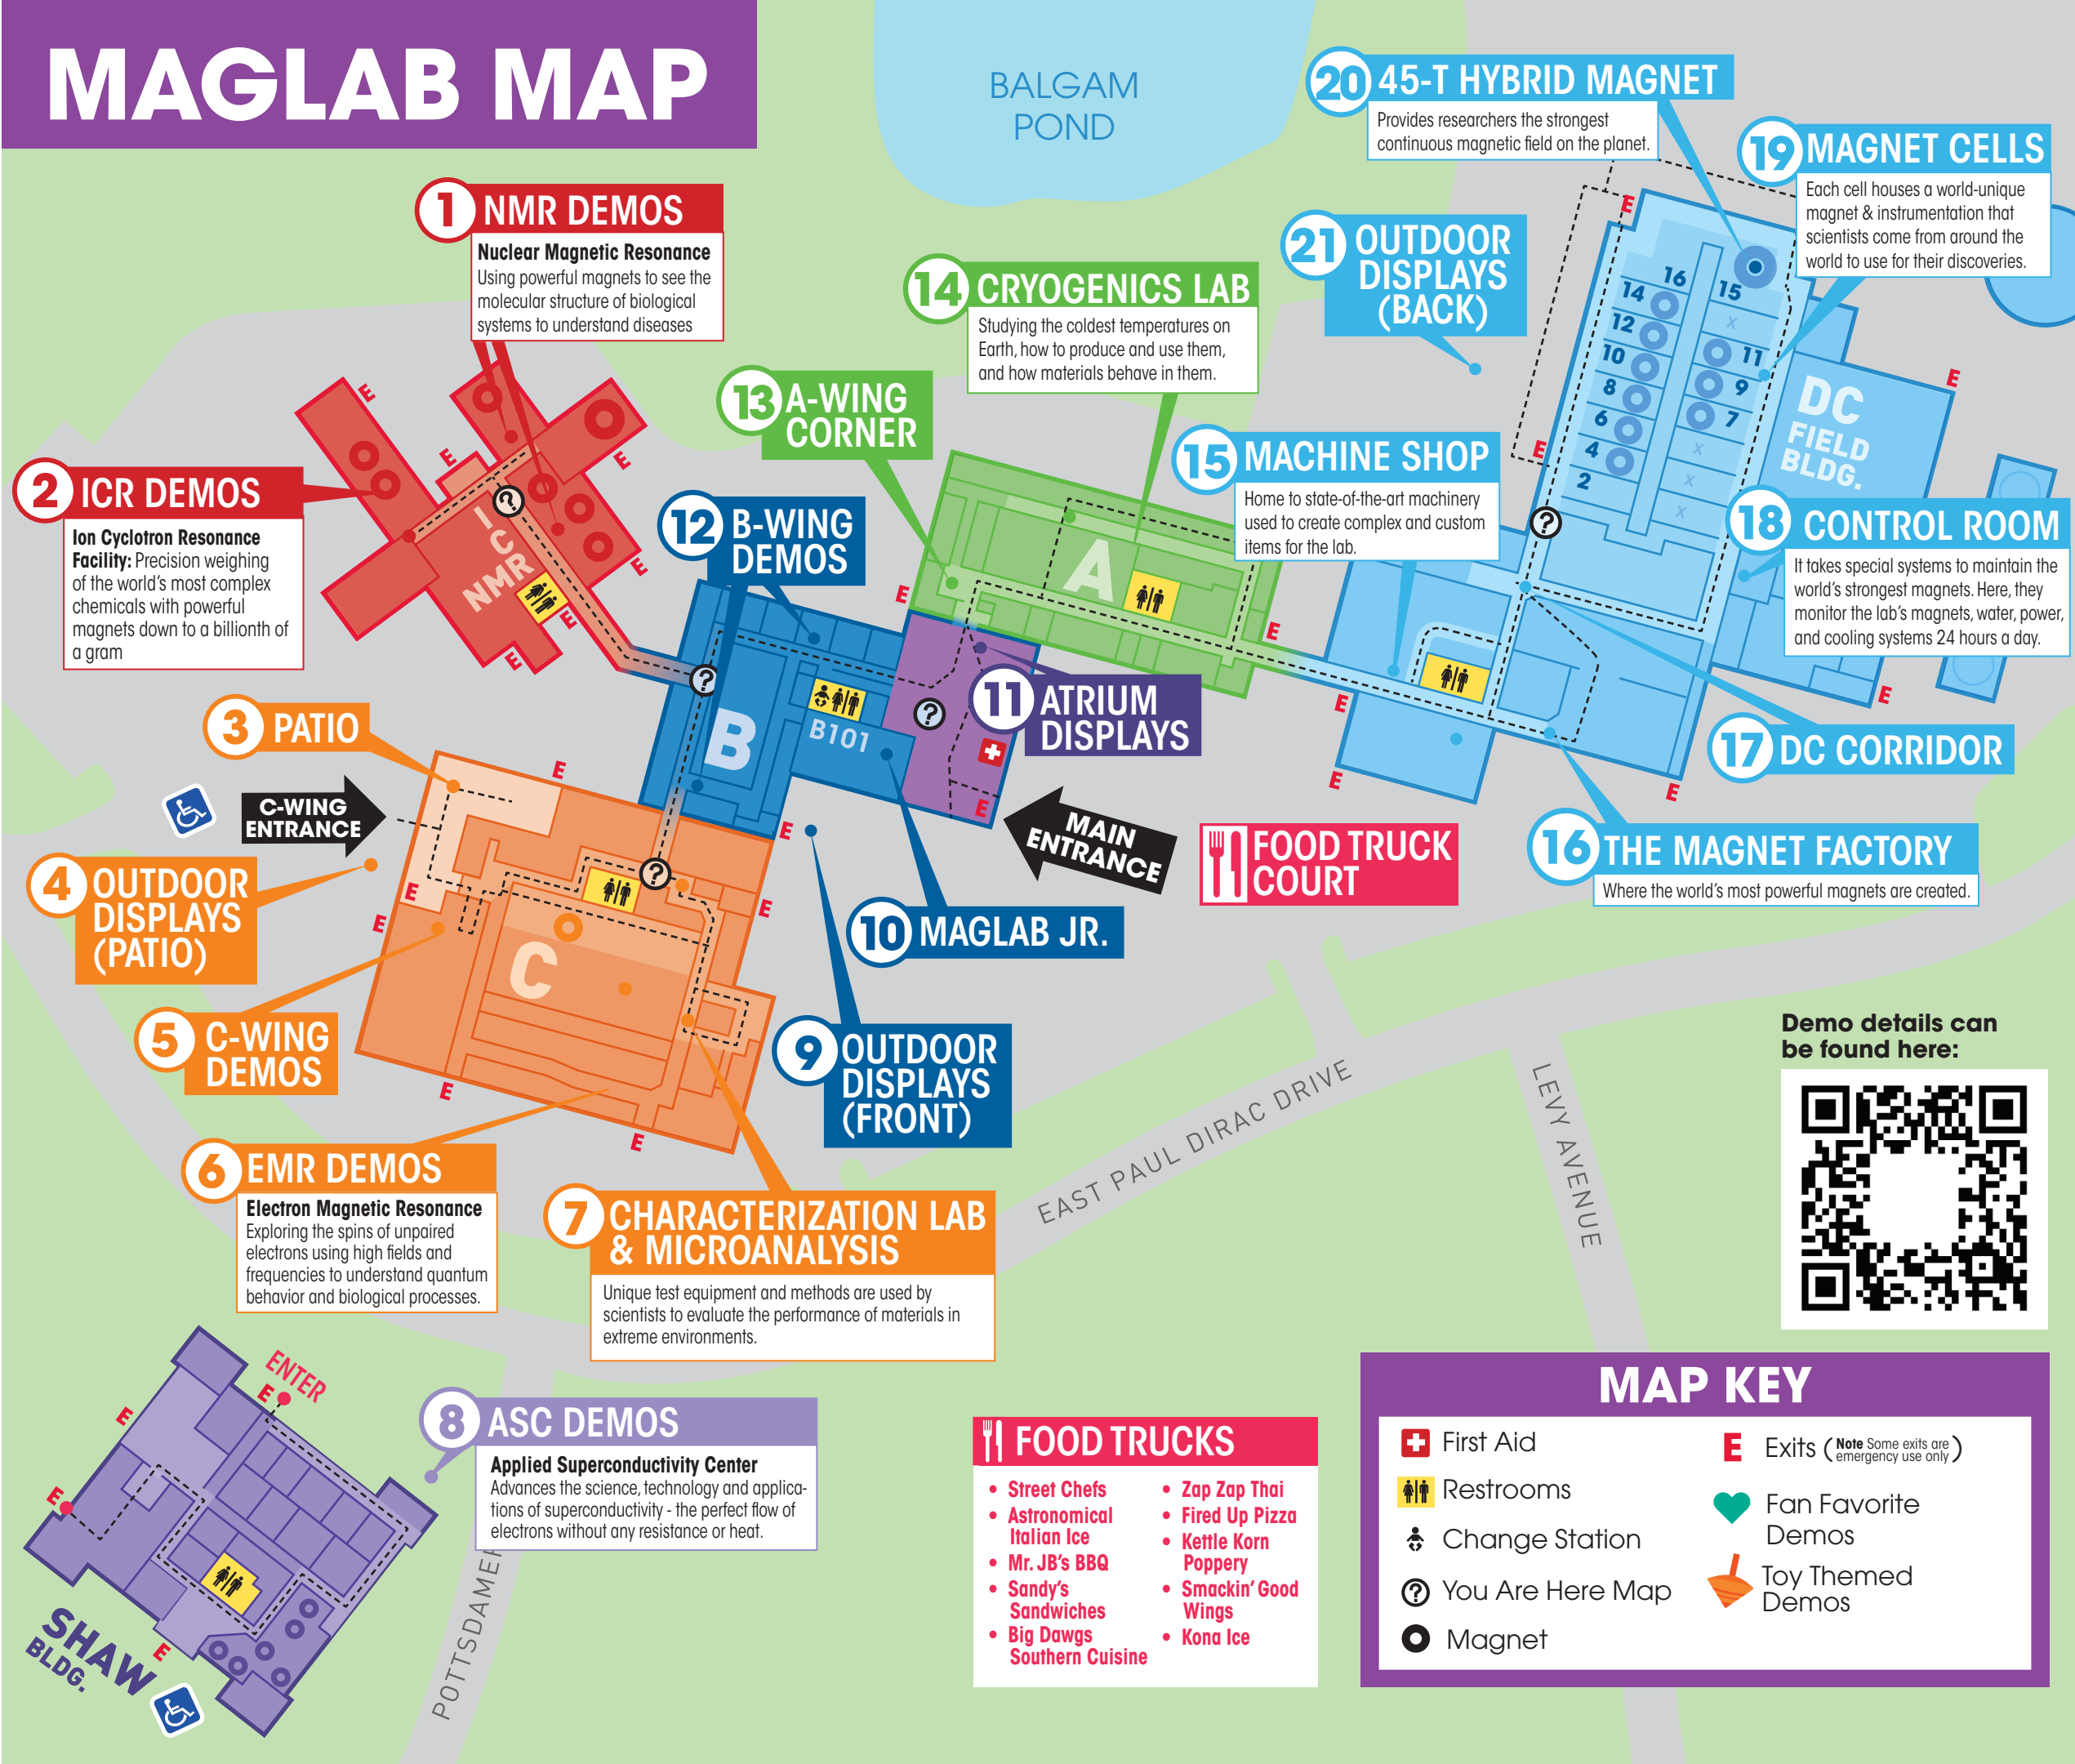

2 ICR DEMOS

- Toy Piano
- Penny & Feather
- Spinning Spectra

3 PATIO

- Sea-to-See
- Scratch Art Etch-A-Sketch with Lemoyne Arts
- Rethink Energy Florida
- Lego Ice Excavation with Leroy Collins Public Library
- Protein Chemistry Toy Jewelry -Tallahassee Scientific Society
- What's a Dinosaur's Favorite Candy?
- Toy Volcano
- Toys Under Pressure
- Tallahassee Amateur Radio Society
- WFSU
- Sugar Rockets with SEDS

4 OUTSIDE DISPLAYS (PATIO)

- Einstein's Ice Cream
- Tallahassee Astronomical Society

5 C-WING DEMOS

- Crystal Growth & Design for Thermoelectric Applications
- Thermoelectric Train Engine

6 EMR DEMOS

- Red Cabbage
- Silly Putty

7 CHARACTERIZATION LAB AND MICROANALYSIS

- FIB-Scanning Electron Microscope
- A Big Fancy Toy: Seeing Atoms with a TEM
- Material Strength Testing
- Superconducting Wire for Fusion
- Thomas the Magnet-electric Train

8 APPLIED SUPERCONDUCTIVITY CENTER (ASC)

- MagLev Train
- Become a Human Top on the Human Levitator
- Magnet Launcher Toy
- Big Bubbler and Slomo
- Diffusion Cloud Chamber & Radiometric Dating
- Rubens Tube
- Electrostatic Toys

9 OUTDOOR DISPLAYS (FRONT)

- Junkyard Magnet
- Play Lab
- Seed Planting with FWC
- FSU Coastal & Marine Lab
- Wildlife Calls & Historic Toys with St. Marks Wildlife

10 MY LITTLE MAGLAB JR (& TRANSFORMERS!)

- The Mane Event
- Seaponies and Sharkticons
- Guardians of Harmony
- Rainbow Dash & Starscream's Aerial Spectacular
- MagLab Summer Camps

1 NMR DEMOS

Nuclear Magnetic Resonance
Using powerful magnets to see the molecular structure of biological systems to understand diseases

14 CRYOGENICS LAB

Studying the coldest temperatures on Earth, how to produce and use them, and how materials behave in them.

21 OUTDOOR DISPLAYS (BACK)

15 MACHINE SHOP

Home to state-of-the-art machinery used to create complex and custom items for the lab.

19 MAGNET CELLS

Each cell houses a world-unique magnet & instrumentation that scientists come from around the world to use for their discoveries.

18 CONTROL ROOM

It takes special systems to maintain the world's strongest magnets. Here, they monitor the lab's magnets, water, power, and cooling systems 24 hours a day.

16 THE MAGNET FACTORY

Where the world's most powerful magnets are created.

2 ICR DEMOS

Ion Cyclotron Resonance Facility: Precision weighing of the world's most complex chemicals with powerful magnets down to a billionth of a gram

12 B-WING DEMOS

11 ATRIUM DISPLAYS

10 MAGLAB JR.

9 OUTDOOR DISPLAYS (FRONT)

3 PATIO

4 OUTDOOR DISPLAYS (PATIO)

5 C-WING DEMOS

6 EMR DEMOS

Electron Magnetic Resonance
Exploring the spins of unpaired electrons using high fields and frequencies to understand quantum behavior and biological processes.

7 CHARACTERIZATION LAB & MICROANALYSIS

Unique test equipment and methods are used by scientists to evaluate the performance of materials in extreme environments.

8 ASC DEMOS

Applied Superconductivity Center
Advances the science, technology and applications of superconductivity - the perfect flow of electrons without any resistance or heat.

20 45-T HYBRID MAGNET

Provides researchers the strongest continuous magnetic field on the planet.

11 ATRIUM DISPLAYS

- LEGO Microscope
- Play Dough Circuits
- Fuzzy Faraday
- National Science Foundation
- MagLab Merch

12 B-WING DEMOS

- Life Brite - Toy-ing with Light
- Polarizing Play with Forky
- Science Jeopardy
- **WIN A FREE MAGLAB T-SHIRT**
  A new game every 30 min. with rounds for kids and adults

13 A-WING CORNER

- Painting with Barbie Pink Pigments

14 CRYOGENICS LAB

- Cold Wheels: Cryo Rocket Cars

15 MACHINE SHOP

- A Wide Array of High-Tech Machinery and the Experts That Use Them

16 THE MAGNET FACTORY

- Bitter Disk Art Sculptures
- Slinky Magnet Coils & Races
- Making World Record Magnets

17 DC CORRIDOR

- Smoke Rings

18 CONTROL ROOM & SIMULATOR

- Resistive Magnet Cooling Operations

19 MAGNET CELLS

- Cell 2: Magnetic Darts
- Cell 4: Electromagnetic Accelerator
- Cell 6: Physics Of Toys
- Cell 7: FAMU-FSU College Of Engineering
- Cell 8: Quarter Shrinker
- Cell 9: Challenger Learning Center
- Cell 11: Dancing Droplets & Chocolate Printing
- Cell 12: AR with Florida Center for Interactive Media
- Cell 14: Supercon Live!

20 45-TESLA HYBRID: WORLD'S STRONGEST MAGNET

- Magnet Toys Big & Small

21 OUTDOOR DISPLAYS (BACK)