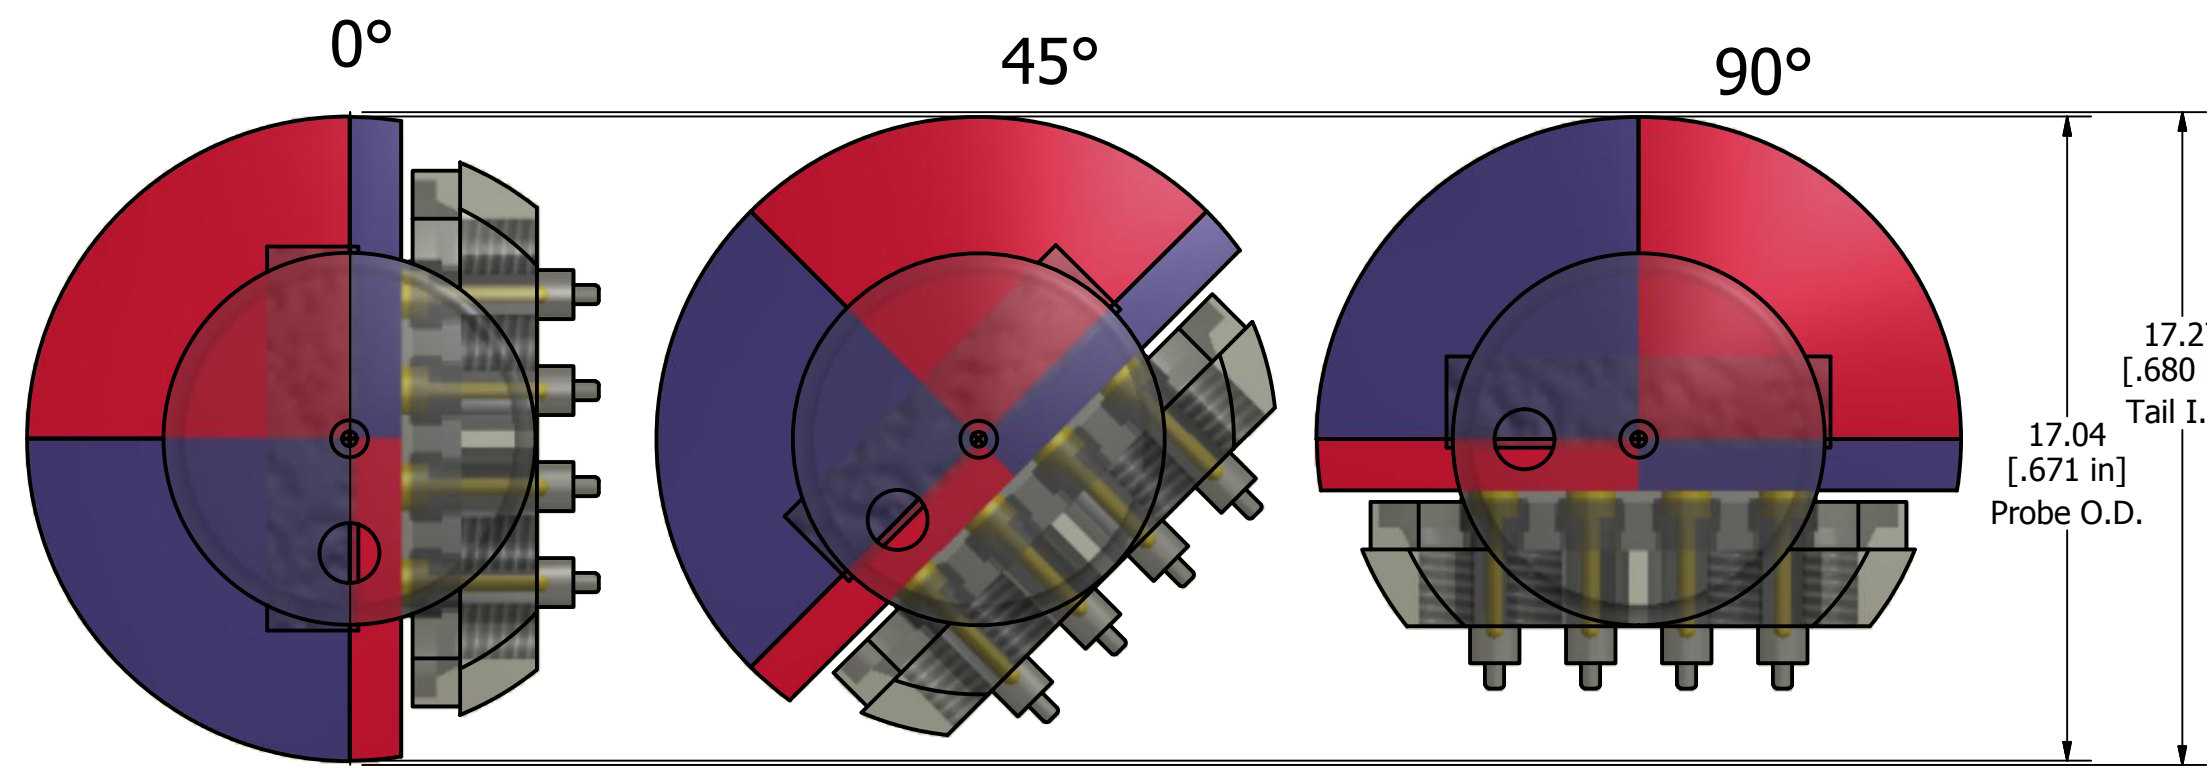

45T Hybrid Magnet System E Probe #2

Units in Millimeter [Inch]

Sample Under Rotation

Sample carrier must be compatible with 8-pin Series 110 DIP sockets.
Digi-Key part #ED90048-ND (provided) shown for comparison.