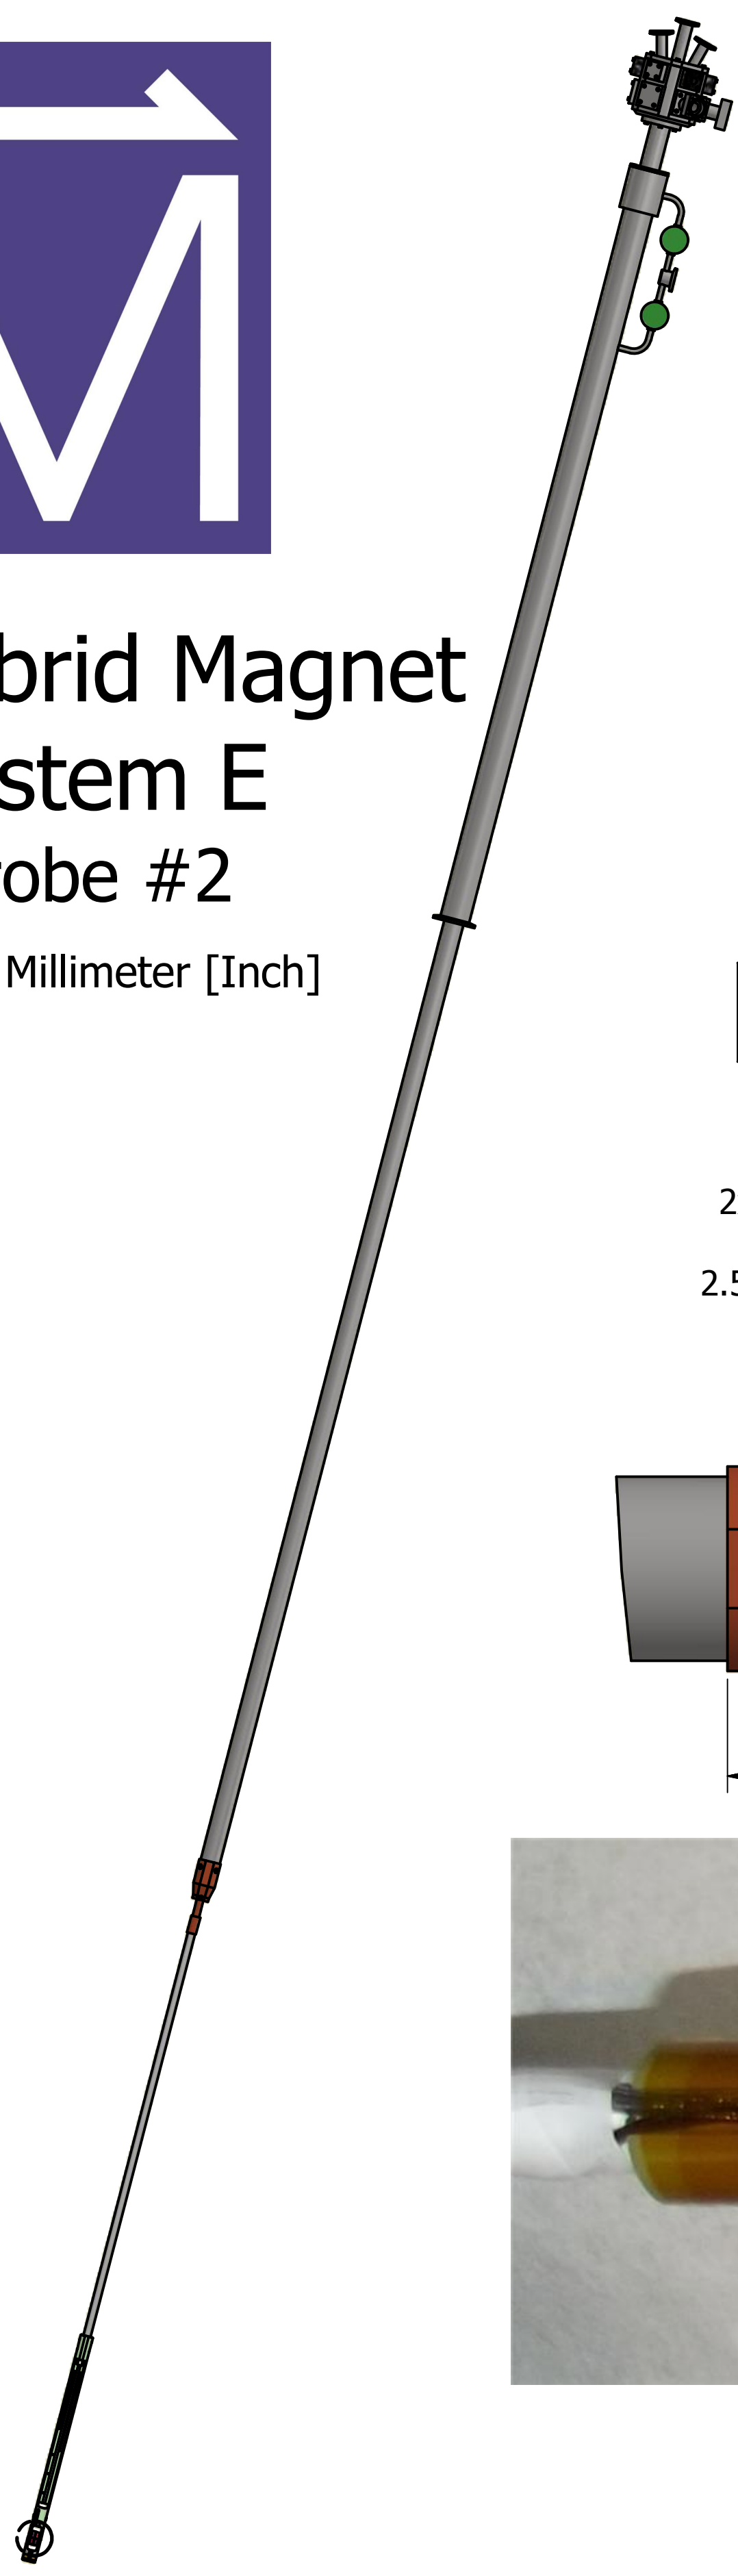

45T Hybrid Magnet System E Probe #2

Units in Millimeter [Inch]

Sample Under Rotation

Sample carrier must be compatible with 8-pin Series 110 DIP sockets.
Digi-Key part #ED90048-ND (provided) shown for comparison.