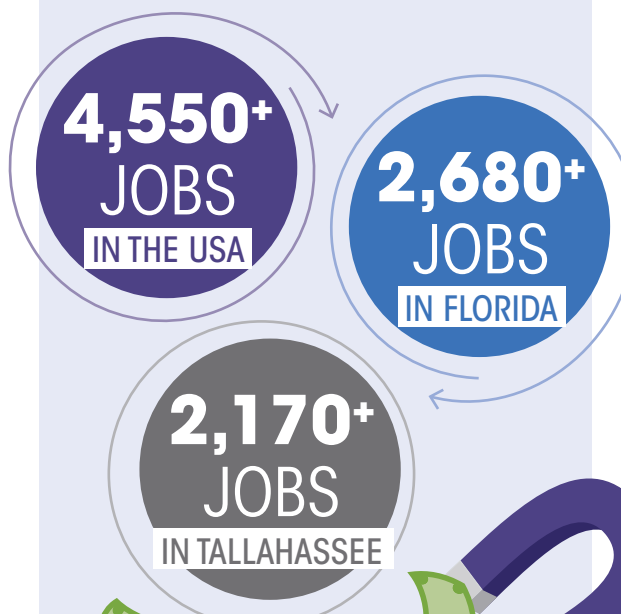

ECONOMIC IMPACT

The National MagLab is the highest-powered magnet laboratory in the world. Headquartered in Tallahassee, Florida, the MagLab has branch campuses in Gainesville, Florida and Los Alamos, New Mexico. The lab is taxpayer funded, and in return for your investment, we are positively impacting the nation's economy and making critical discoveries for the technologies of tomorrow.

THE LAB ANNUALLY CREATES

\$709 million IN THE USA
\$325 million IN FLORIDA
\$221 million IN TALLAHASSEE
 IN ECONOMIC OUTPUT

The lab is projected to generate
\$14.2 BILLION
 IN THE USA
 over the next
20 YEARS!

RETURN ON INVESTMENT

JOB CREATION

Beyond the hundreds of people employed at the MagLab, the economic activity spurred by the lab creates thousands of jobs.

ATTRACTING VISITORS

The MagLab hosts more than **1,800** scientists every year from around the world who come to use our world-record instruments to make discoveries on new materials, energy solutions, diseases, and the environment.

ANNUAL VISITOR IMPACT ON THE ECONOMY

MAGLAB VISITORS GENERATE AN ADDITIONAL **100 JOBS!**

LEADING THE WORLD

The National High Magnetic Field Laboratory (National MagLab) is the largest and highest-powered magnet laboratory in the world. We are one lab across three sites representing the United States' investment in high magnetic field research.