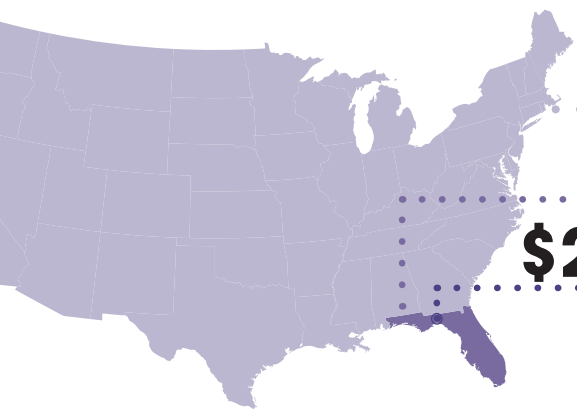

ECONOMIC IMPACT

The National MagLab is the highest-powered magnet laboratory in the world. Headquartered in Tallahassee, Florida, the MagLab has branch campuses in Gainesville, Florida and Los Alamos, New Mexico. The lab is taxpayer funded, and in return for your investment, we are positively impacting the nation's economy and making critical discoveries for the technologies of tomorrow.

THE LAB ANNUALLY CREATES

\$709 million IN THE USA
\$325 million IN FLORIDA
\$221 million IN TALLAHASSEE
 IN ECONOMIC OUTPUT

The lab is projected to generate
\$14.2 BILLION
 IN THE USA
 over the next
20 YEARS!